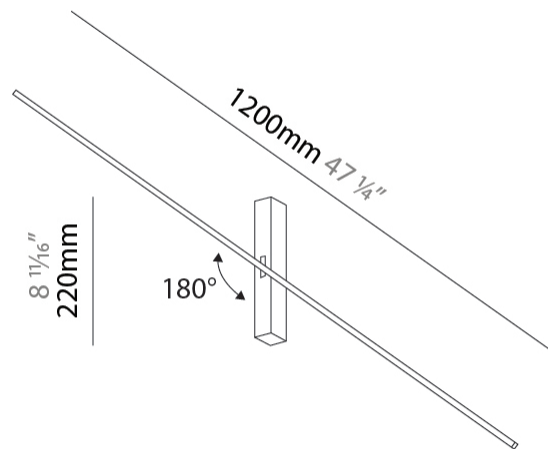

PROJECT	_____
TYPE	_____
SPECIFIER	_____
QUANTITY	_____
DATE	_____

JUST BLACK LINE SURFACE

A33302-

base number LED
Dimming

1. To build a product code in our configurator select the specify button on the base model # product page
2. To build a manual product code on this datasheet choose from the options listed below in blue font and add the suffix to the base model #

GENERAL

Series: Just Black Line
Brand: Prolicht
Division: Architectural
Mounting Type: Surface
Mounting Location: Wall
Subcategory: Wall Effect

PHYSICAL

Shape: Rectangle
Length (mm): 1200
Length (in): 47 1/4
Width (mm): 30
Width (in): 1 1/16
Height (mm): 220
Height (in): 8 2/3
Light Distribution: Indirect
Fixture Finish: BLK
Fixture Material: Aluminum

ELECTRICAL

Lamp Type: LED (Zhaga Standard)
Input Wattage (W): 14.5
Total Output Wattage (W): 12.7
Dimming: [Non-Dimmable](#)
Driver Included: Yes
Driver Location: Integrated
Driver Type: Constant Current - Universal
Driver Class: Class 2
Input Voltage (V): 120 - 277
Constant Current (mA): 550
Upon Request: Tri-Mode Dimming

LED

Color Temperature (°K): 3000
Max. Delivered Lumen (lm): 736
CRI: >80 CRI
Lamp Life (hrs): 50000

OPTICAL

Beam Angle: 178
Adjustability: Fixed

RATINGS AND CERTIFICATIONS

Certified By: CSA Certified to UL and CSA Standards
IP rating: IP20